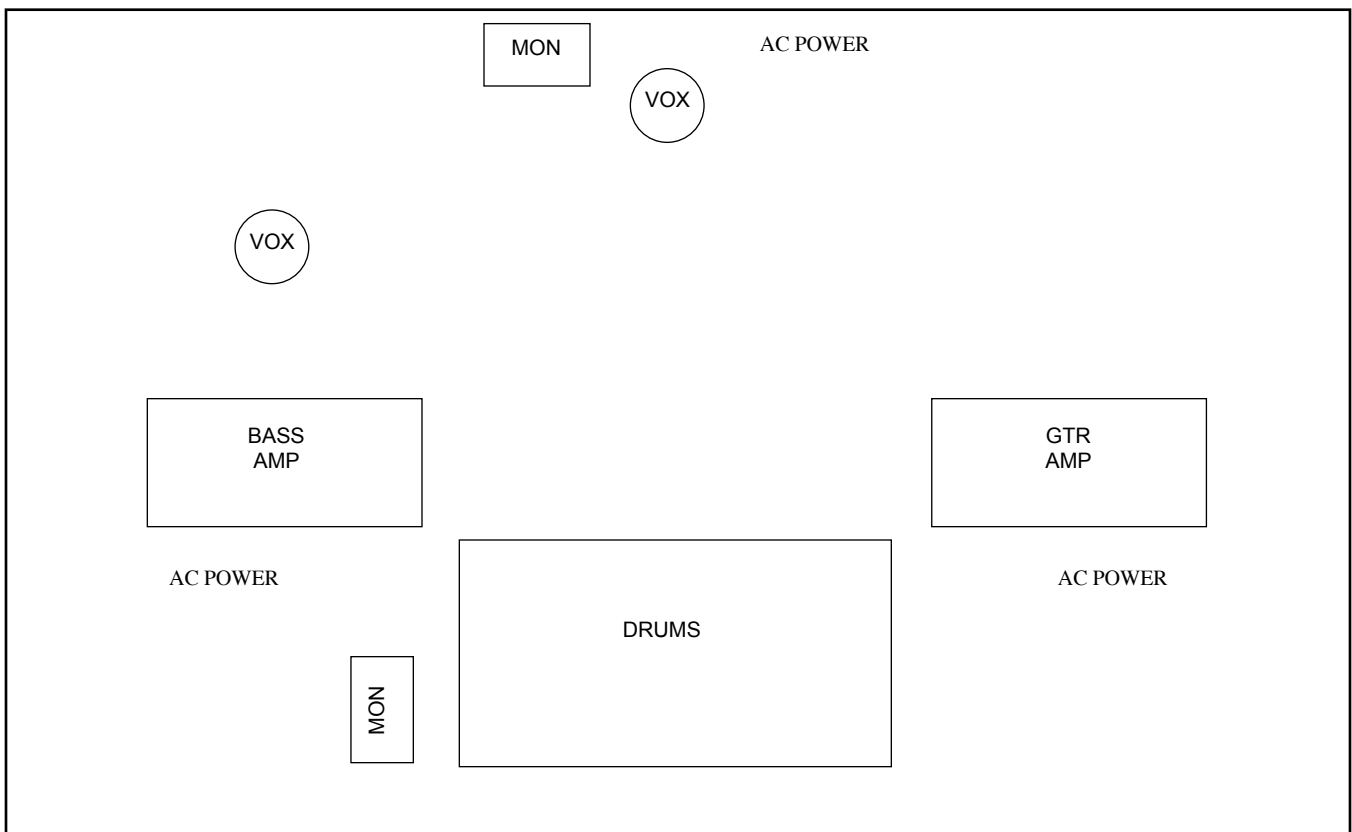

Stage Plot

STAGE FRONT

FOR QUESTIONS PLEASE CALL:
LIZ MELENDEZ BAND
404.246.6446